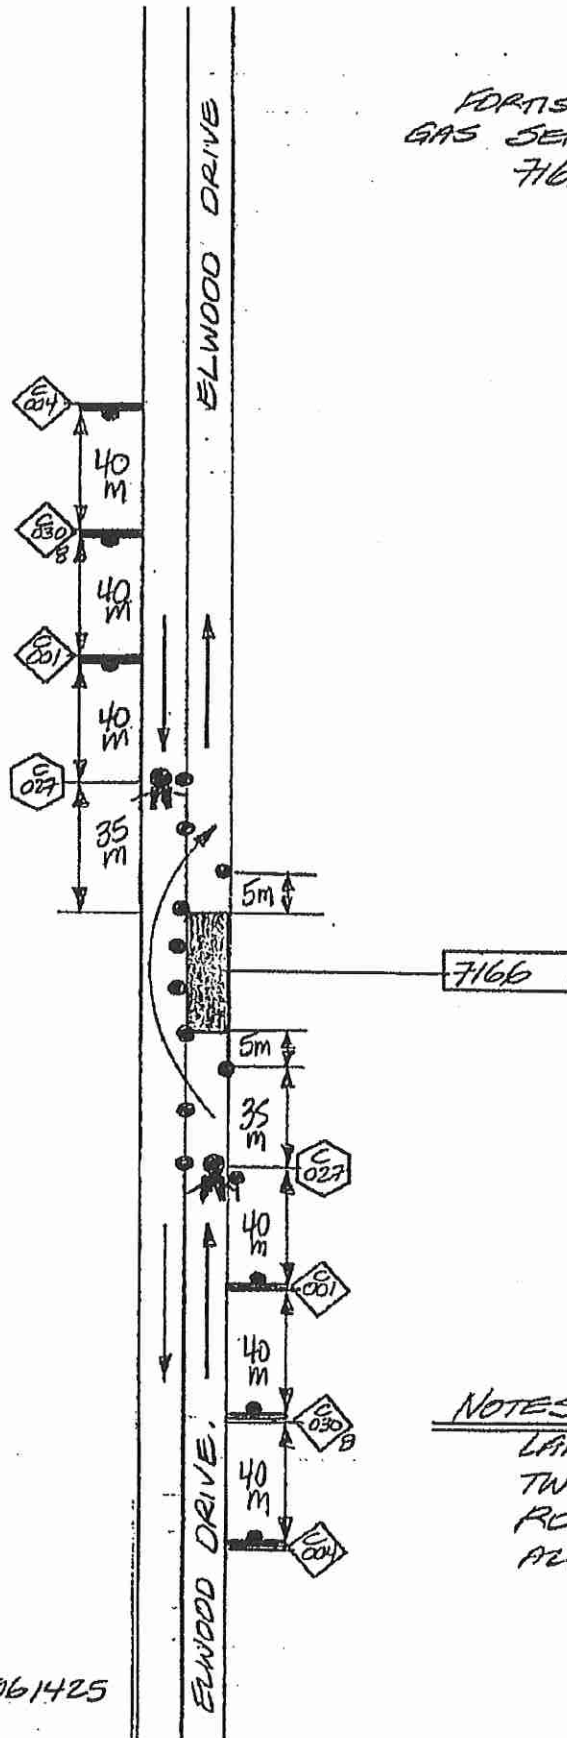

FORTIS BC GAS
GAS SERVICE ABANDONMENT
7166 ELWOOD DR.

NOTES: FIG 3.4.1. MANUAL
LANE CLOSURE WITH CONES
TWO LANE - TWO WAY
ROADWAY. SINGLE LANE
ALTERNATING TRAFFIC.

FORTIS # 30961425

** Elaine Teesdale **

7166 Elwood Dr, Chilliwack
 Order #: 30961425 Prem #: 269021 City Limits: Chilliwack
 X: 1294461492.00 Y: 465753005.00

Nearest Intersection: Cottonfield Dr and Rochester Ave.
 Distance from lot to Intersection is 104 meters (81 degrees West of North).
 View Scale: 1:1000