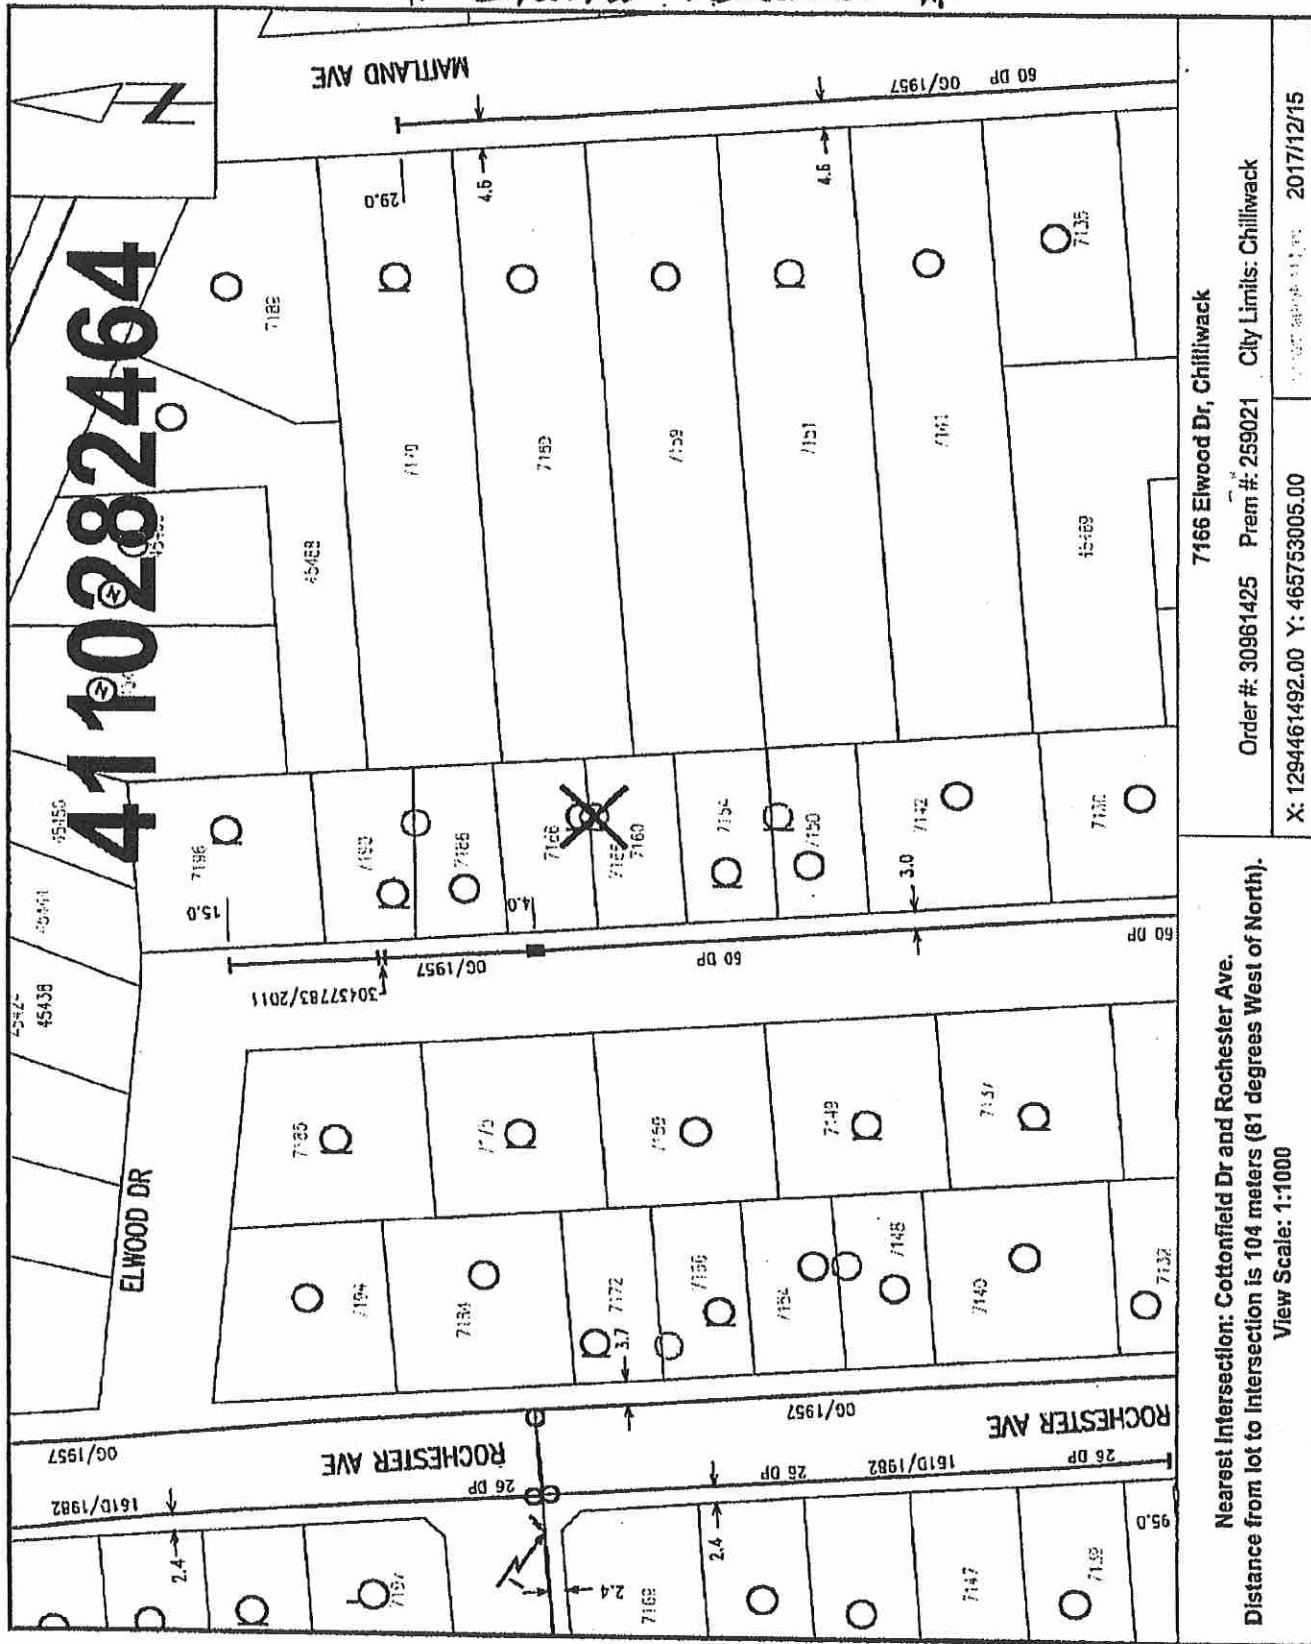

FORTIS BC GAS
GAS SERVICE ABANDONMENT
7166 ELWOOD DR.

NOTES: FIG 3.4.1. MANUAL
LANE CLOSURE WITH CONES
TWO LANE - TWO WAY
ROADWAY. SINGLE LANE
ALTERNATING TRAFFIC.

FORTIS # 30961425

** Elaine Teesdale **

7166 Elwood Dr, Chilliwack
 Order #: 30961425 Prem #: 269021 City Limits: Chilliwack
 X: 1294461492.00 Y: 465753005.00

Nearest Intersection: Cottonfield Dr and Rochester Ave.
 Distance from lot to Intersection is 104 meters (81 degrees West of North).
 View Scale: 1:1000